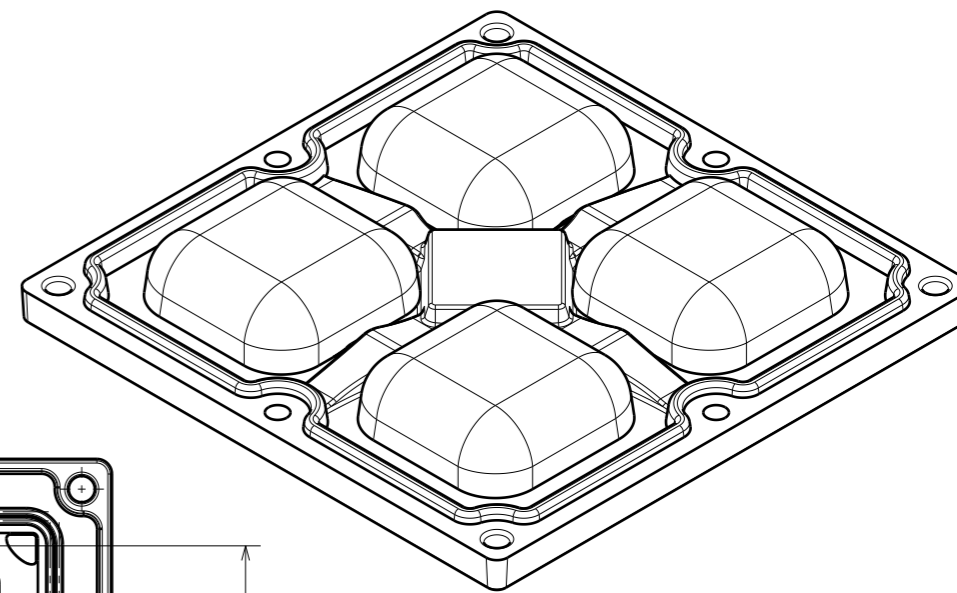

Bottom view
Scale: 1:1

Front view
Scale: 1:1

Isometric view
Scale: 1:1

Rear view
Scale: 1:1

INDEX	PART NO	DESCRIPTION	MATERIAL	COLOUR
1	C15762	STRADA-2X2MX-8-VSM	PMMA	
	C15757	STRADA-2X2MX-8-SEAL	Silicone	

Tolerances if not otherwise shown
According to DIN ISO 2768-1
Linear measures:
Up to 30mm class M, otherwise class C.
According to DIN ISO 2768-2
Form and position: class L

LEDiL LediL Oy
Salorankatu 10
FIN 24240 SALO
Finland

THIRD ANGLE PROJECTION:

DRAWING TITLE
CS15763_STRADA-2X2MX-8-VSM

This drawing is the property of LEDiL Oy. It may not be reproduced, copied or communicated without a written agreement with LEDiL Oy.

SIZE PART NUMBER
A3 CS15763

SCALE 1:1 WEIGHT 48,7 g SHEET 1/1