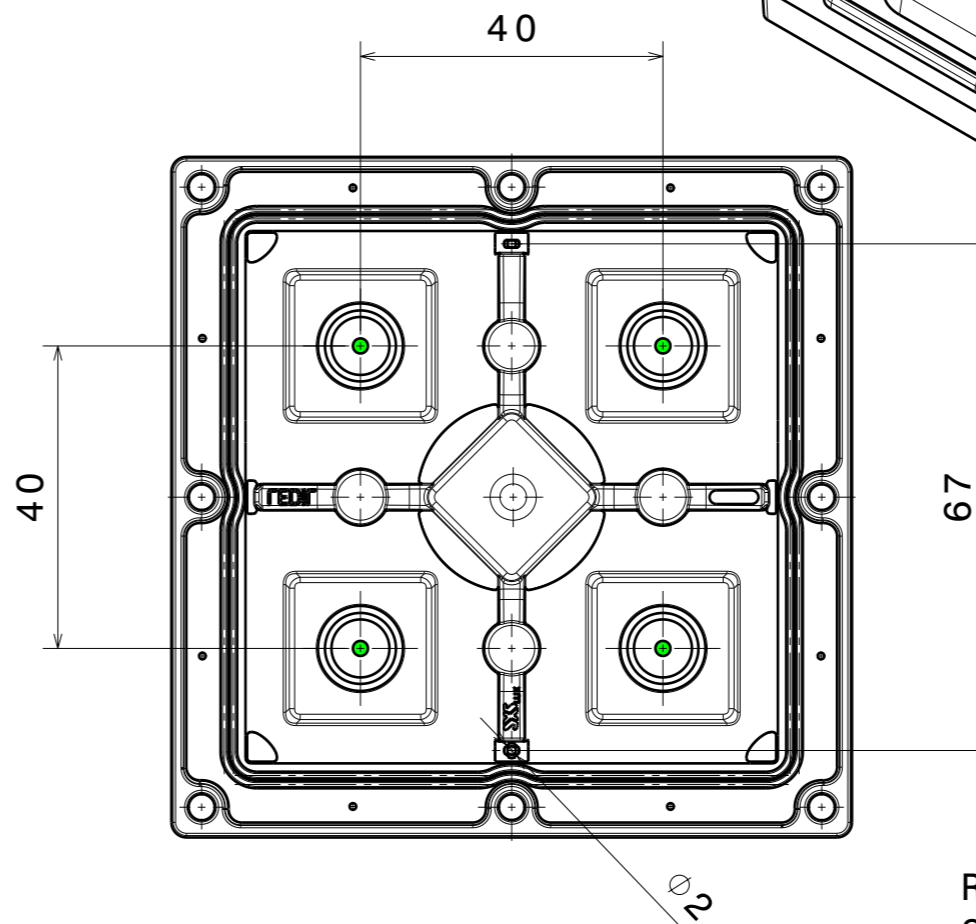

Bottom view
Scale: 1:1

Front view
Scale: 1:1

Isometric view
Scale: 1:1

Rear view
Scale: 1:1

INDEX	PART NO	DESCRIPTION	MATERIAL	COLOUR
1	C15762	STRADA-2X2MX-8-VSM	PMMA	
	C15757	STRADA-2X2MX-8-SEAL	Silicone	

Tolerances if not otherwise shown
According to DIN ISO 2768-1
Linear measures:
Up to 30mm class M, otherwise class C.
According to DIN ISO 2768-2
Form and position: class L

LEDiL LediL Oy
Salorankatu 10
FIN 24240 SALO
Finland

THIRD ANGLE PROJECTION:

DRAWING TITLE
CS15763_STRADA-2X2MX-8-VSM

This drawing is the property of LEDiL Oy. It may not be reproduced, copied or communicated without a written agreement with LEDiL Oy.

SIZE PART NUMBER
A3 CS15763

SCALE 1:1 WEIGHT 48,7 g SHEET 1/1