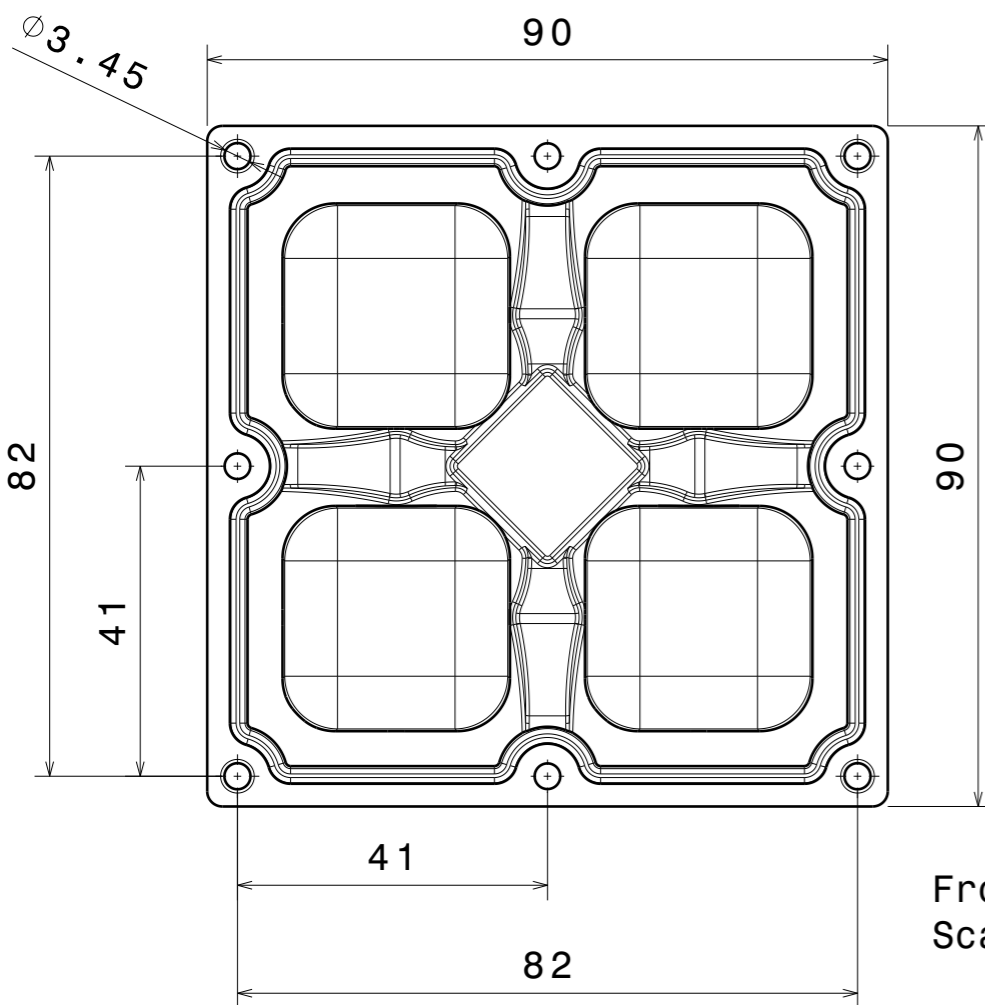

Bottom view
Scale: 1:1

Front view
Scale: 1:1

Isometric view
Scale: 1:1

Rear view
Scale: 1:1

INDEX	PART NO	DESCRIPTION	MATERIAL	COLOUR
1	C15762	STRADA-2X2MX-8-VSM	PMMA	
	C15757	STRADA-2X2MX-8-SEAL	Silicone	

Tolerances if not otherwise shown
According to DIN ISO 2768-1
Linear measures:
Up to 30mm class M, otherwise class C.
According to DIN ISO 2768-2
Form and position: class L

LEDiL LediL Oy
Salorankatu 10
FIN 24240 SALO
Finland

THIRD ANGLE PROJECTION:

DRAWING TITLE
CS15763_STRADA-2X2MX-8-VSM

This drawing is the property of LEDiL Oy. It may not be reproduced, copied or communicated without a written agreement with LEDiL Oy.

SIZE PART NUMBER
A3 CS15763

SCALE 1:1 WEIGHT 48,7 g SHEET 1/1